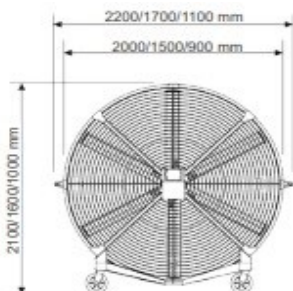

- > Easy to use & cycle controlled
- > 5 or 6 blades, 3 different diameters
- > High performance & heavy duty
- > Easy portability up to 2.10 m height
- > High efficiency for airing

Model	Fan	Max speed	Power	Airflow	Recommended coverage**	Operation Voltage	Protection	Sound Level	Weight
AIRGO 90	0.9 m	700 rpm	0.5kW	22,920 m3/h	140 m <sup>2</sup>	220 V	IP55*	< 60 dBA	57 kg
AIRGO 150	1.5 m	400 rpm	0.95kW	60,000 m3/h	360 m <sup>2</sup>	220 V	IP55*	< 60 dBA	103 kg
AIRGO 150P	1.5 m	400 rpm	0.95kW	60,000 m3/h	460 m <sup>2</sup>	220 V	IP55*	< 60 dBA	128 kg
AIRGO 200	2 m	260 rpm	0.95kW	90,480 m3/h	510 m <sup>2</sup>	220 V	IP55*	< 60 dBA	137 kg
AIRGO 200P	2 m	260 rpm	0.95kW	90,480 m3/h	650 m <sup>2</sup>	220 V	IP55*	< 60 dBA	162 kg

Model P. Pivoting option up to 30°