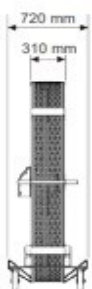

- > Easy to use & cycle controlled
- > 5 or 6 blades, 3 different diameters
- > High performance & heavy duty
- > Easy portability up to 2.10 m height
- > High efficiency for airing

Model	Fan	Max speed	Power	Airflow	Recommended coverage**	Operation Voltage	Protection	Sound Level	Weight
AIRGO 90	0.9 m	700 rpm	0.5kW	22,920 m3/h	140 m <sup>2</sup>	220 V	IP55*	< 60 dBA	57 kg
AIRGO 150	1.5 m	400 rpm	0.95kW	60,000 m3/h	360 m <sup>2</sup>	220 V	IP55*	< 60 dBA	103 kg
AIRGO 150P	1.5 m	400 rpm	0.95kW	60,000 m3/h	460 m <sup>2</sup>	220 V	IP55*	< 60 dBA	128 kg
AIRGO 200	2 m	260 rpm	0.95kW	90,480 m3/h	510 m <sup>2</sup>	220 V	IP55*	< 60 dBA	137 kg
AIRGO 200P	2 m	260 rpm	0.95kW	90,480 m3/h	650 m <sup>2</sup>	220 V	IP55*	< 60 dBA	162 kg

Model P. Pivoting option up to 30°