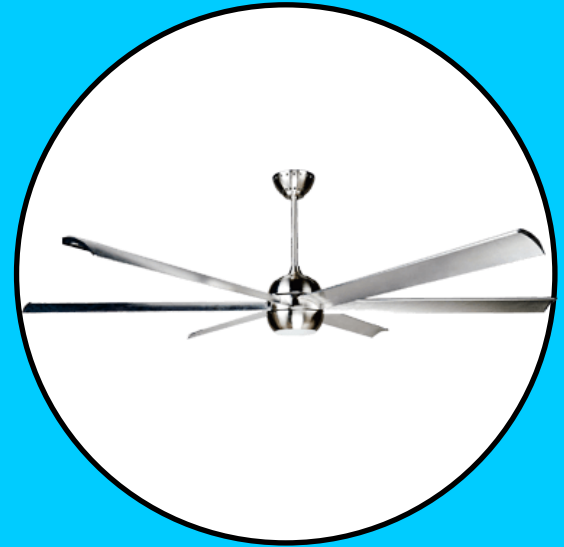

- > Aerodynamic aluminium blades
- > Silent operation
- > Led lighting
- > Stainless extension pipe
- > Ceiling connection fitting and protector
- > Option to operate at different speeds, time adjusted and reverse direction

Model	Fan Diameter	Max speed	Power	Airflow	Recommended coverage**	Maximum consumption	Operation Voltage	Protection	Sound Level	Weight
AIRLUX 150	1.52 m	100 rpm	0.1kW	20,340 m3/h	30 m <sup>2</sup>	0.038 kW/h	230VAC	IP44	45 dBA	13.7 kg
AIRLUX 250	2.44 m	100 rpm	0.1kW	37,080 m3/h	50 m <sup>2</sup>	0.1 kW/h	230VAC	IP44	35 dBA	16 kg

Finishes in aluminium and wood

12W LED light

Diameter between 1.52m & 2.44m